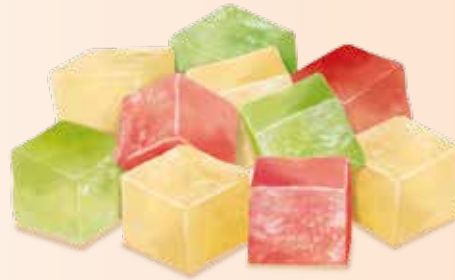

BULK PRODUCTS

Net: **250g/ 8.82oz**
Product Code: **256**
CRISPY MARDIN COOKIES
GEVREK MARDİN ÇÖREĞİ

Net: **1000g/ 35.27oz**
Product Code: **605**
BUTTER COOKIES
TEREYAĞLI KURABIYE

Net: **500g/ 17.63oz**
Product Code: **1176**
COOKIES with DATES & ALMOND
HURMALI BADEMLİ ÇÖREK

Net: **1000g/ 35.27oz**
Product Code: **616**
TURKISH DELIGHT with HAZELNUT
FINDIKLI LOKUM

Net: **1000g/ 35.27oz**
Product Code: **509**
MINI TURKISH DELIGHT with FRUIT
MEYVELİ MİNİ LOKUM

Net: **1000g/ 35.27oz**
Product Code: **665**
SULTAN'S SWEET
SALTANAT TATLISI